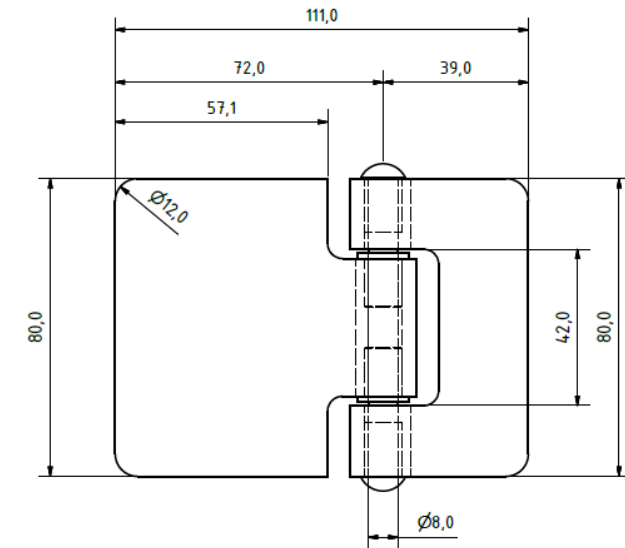

Hinge 30842100

Material: Stainless steel