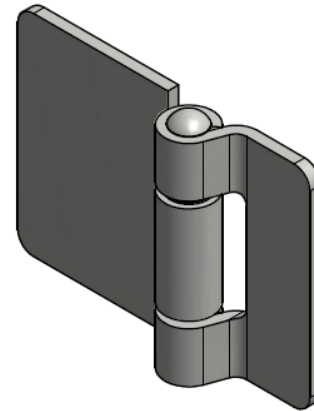

Hinge 30842100

Material: Stainless steel