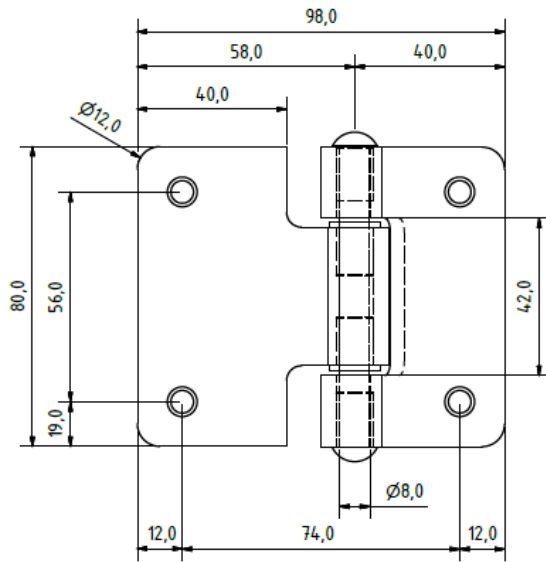

Hinge 70006200

Material: Stainless steel